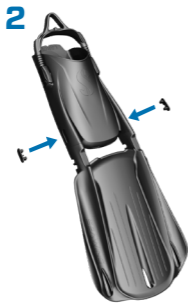

AUTO-ADJUST THRUST

TWIN TIP WINGS

CLEAN WATER BLADE

BOOT-FIT FOOT POCKET

**SEAWING SUPERNOVA
BOOT-FIT**

FULL-FOOT FOOT POCKET

**SEAWING SUPERNOVA
FULL FOOT**

**OVERSIZE
DRAIN HOLES**

**TALLER
INSTEP**

**EXTENDED
GRIP PADS**

**HEAVY DUTY
BUNGEE STRAP**

MICRO-ADJUST

HEEL RETENTION CUP

POWER RAILS

WIDE TOE BOX

1

2

3

1 POP

2 PUSH

3 PULL

4 ADJUST