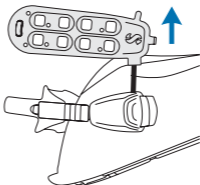

AUTO-ADJUST THRUST

TWIN TIP WINGS

CLEAN WATER BLADE

BOOT-FIT FOOT POCKET

**SEAWING SUPERNOVA
BOOT-FIT**

FULL-FOOT FOOT POCKET

**SEAWING SUPERNOVA
FULL FOOT**

**OVERSIZE
DRAIN HOLES**

**TALLER
INSTEP**

**EXTENDED
GRIP PADS**

**HEAVY DUTY
BUNGEE STRAP**

MICRO-ADJUST

HEEL RETENTION CUP

POWER RAILS

WIDE TOE BOX

1

2

3

1 POP

2 PUSH

3 PULL

4 ADJUST