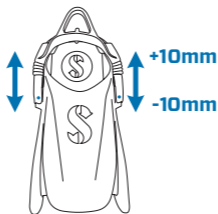

AUTO-ADJUST THRUST

TWIN TIP WINGS

CLEAN WATER BLADE

BOOT-FIT FOOT POCKET

**SEAWING SUPERNOVA
BOOT-FIT**

FULL-FOOT FOOT POCKET

**SEAWING SUPERNOVA
FULL FOOT**

**OVERSIZE
DRAIN HOLES**

**TALLER
INSTEP**

**EXTENDED
GRIP PADS**

**HEAVY DUTY
BUNGEE STRAP**

MICRO-ADJUST

HEEL RETENTION CUP

POWER RAILS

WIDE TOE BOX

1

2

3

1 POP

2 PUSH

3 PULL

4 ADJUST