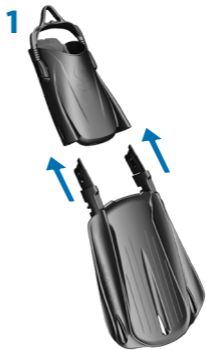

AUTO-ADJUST THRUST

TWIN TIP WINGS

CLEAN WATER BLADE

BOOT-FIT FOOT POCKET

**SEAWING SUPERNOVA
BOOT-FIT**

FULL-FOOT FOOT POCKET

**SEAWING SUPERNOVA
FULL FOOT**

**OVERSIZE
DRAIN HOLES**

**TALLER
INSTEP**

**EXTENDED
GRIP PADS**

**HEAVY DUTY
BUNGEE STRAP**

MICRO-ADJUST

HEEL RETENTION CUP

POWER RAILS

WIDE TOE BOX

1

2

3

1 POP

2 PUSH

3 PULL

4 ADJUST